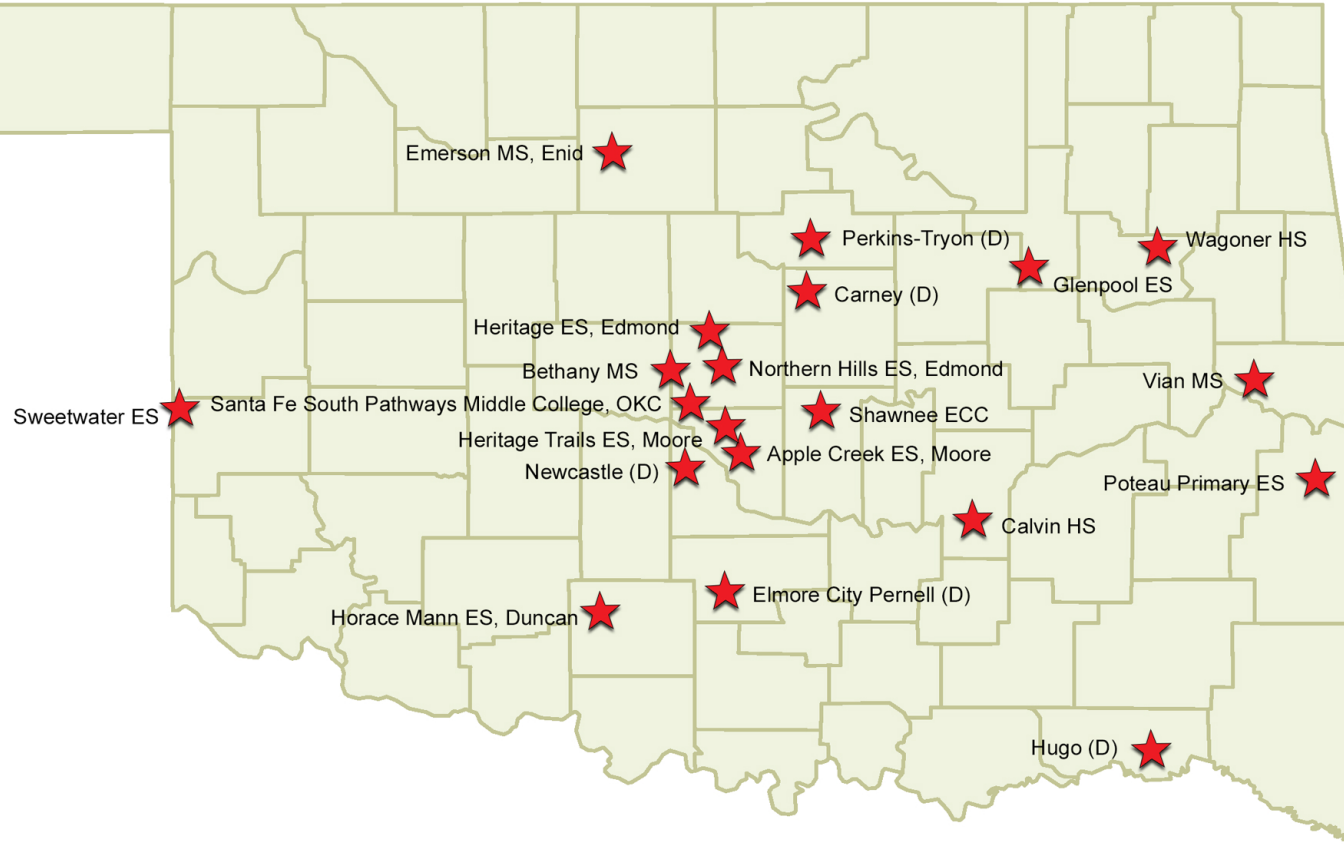

INTEGRATING TECHNOLOGY AND LEADERSHIP

2018 Phase II Schools Map Key	
D District	MS Middle School
ES Elementary School	JH Junior High
EC Early Childhood	Alt Alternative School
HS High School	

OETT GRANTS-TO-SCHOOLS